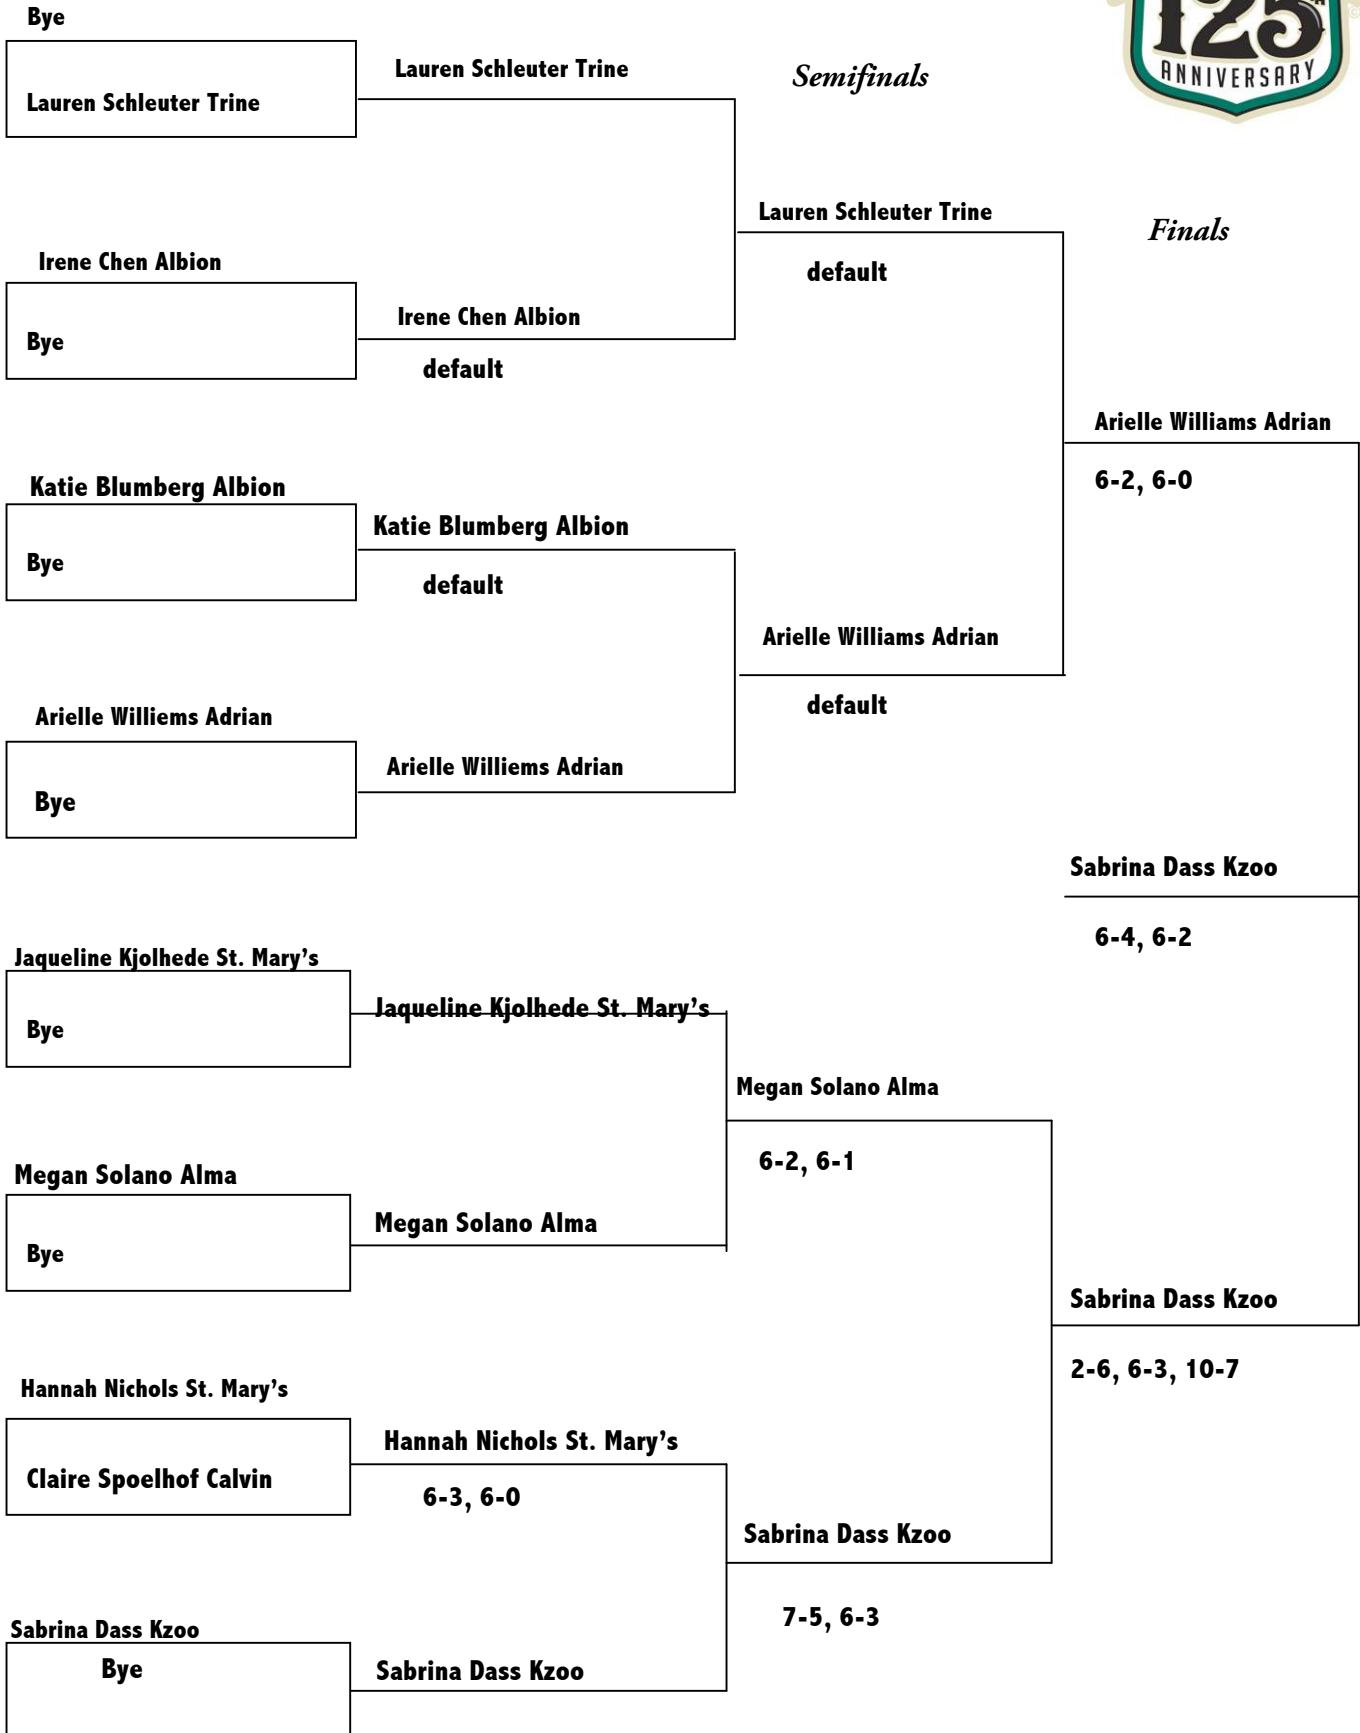

6-0, 6-2

Bye

Nancy Benda Hope

Nancy Benda Hope

MIAA Women's Singles - A Draw Bottom

Round of 16

MIAA Women's Singles - A Back Draw

Quarterfinals