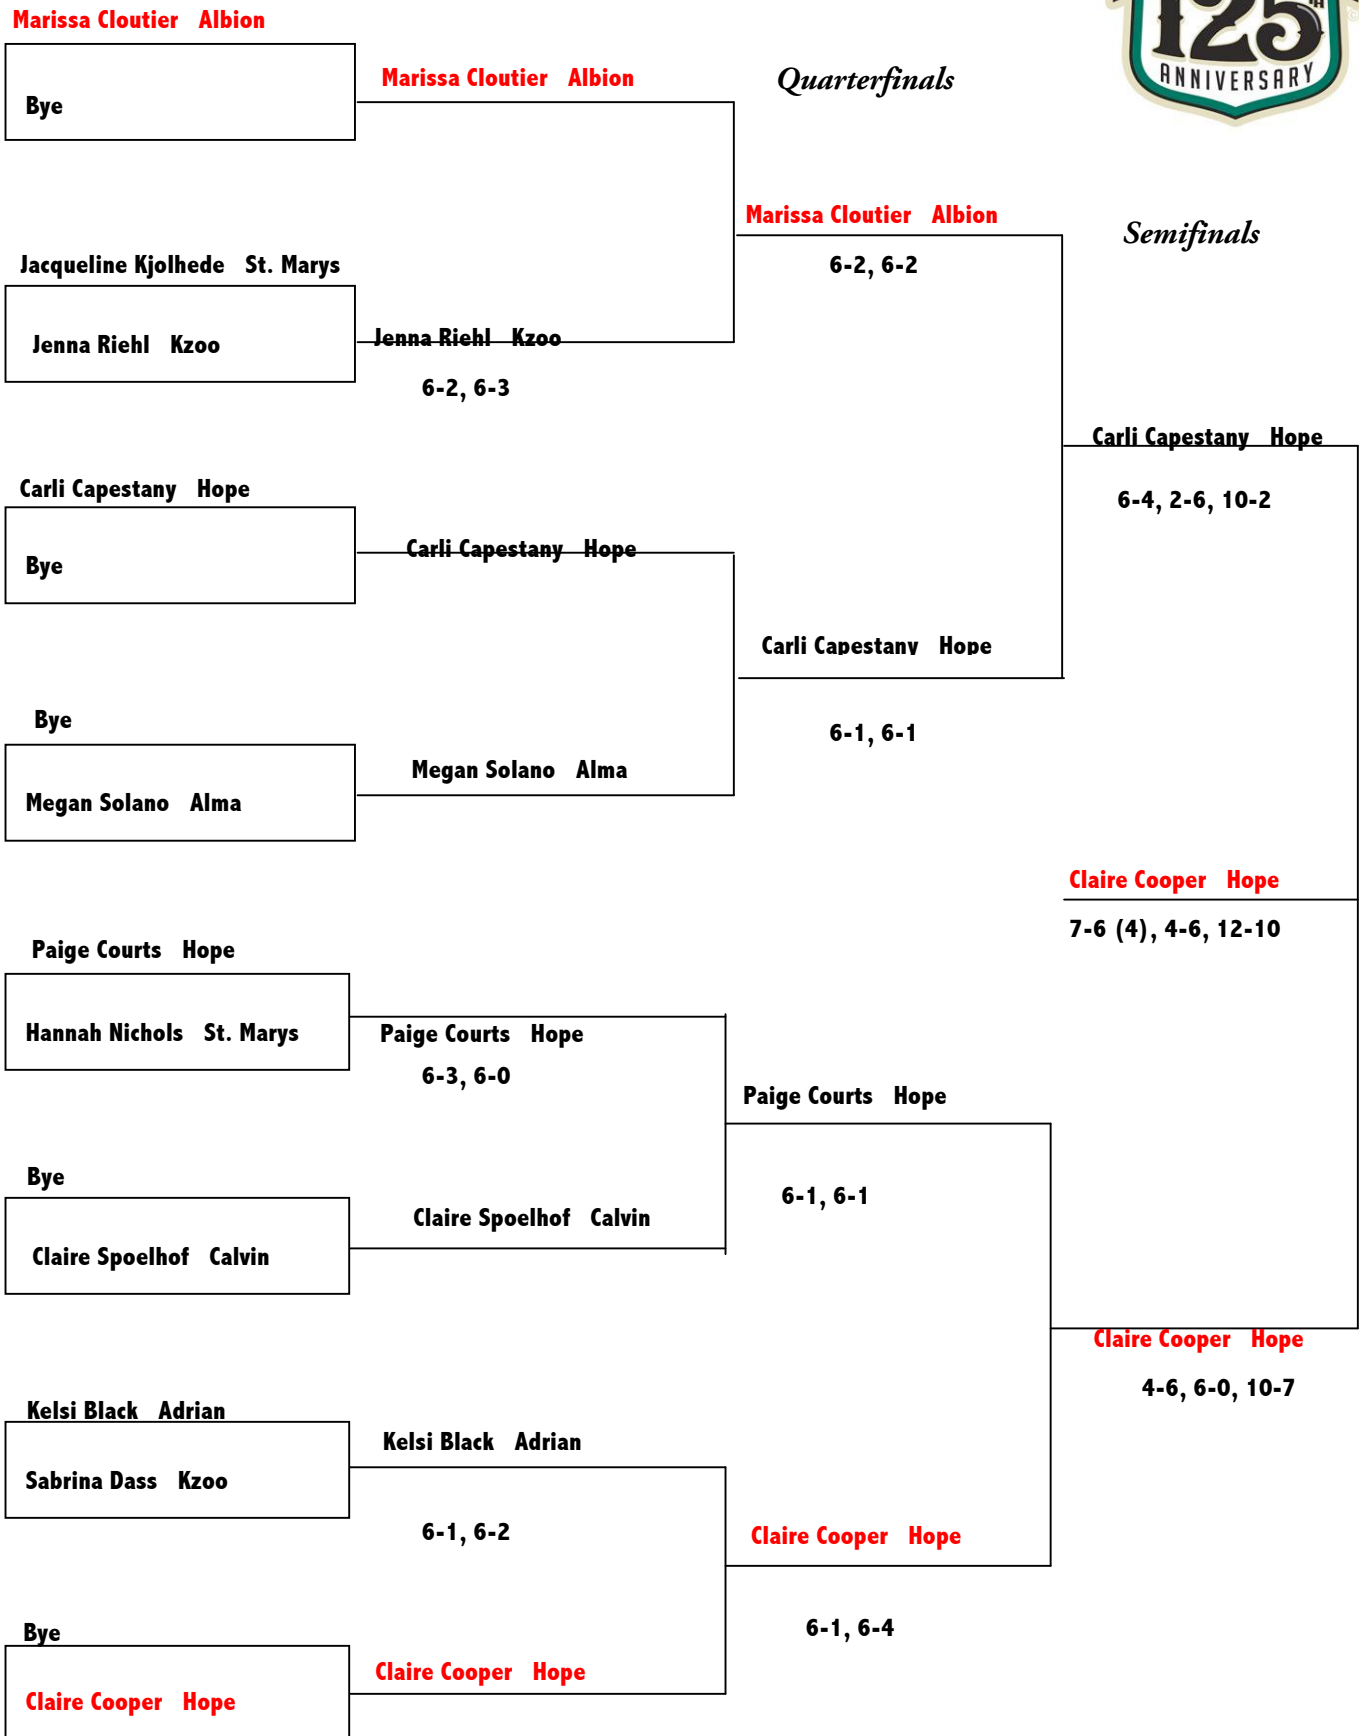

6-0, 6-2

Bye

Nancy Benda Hope

Nancy Benda Hope

MIAA Women's Singles - A Draw Bottom

Round of 16

MIAA Women's Singles - A Back Draw

Quarterfinals