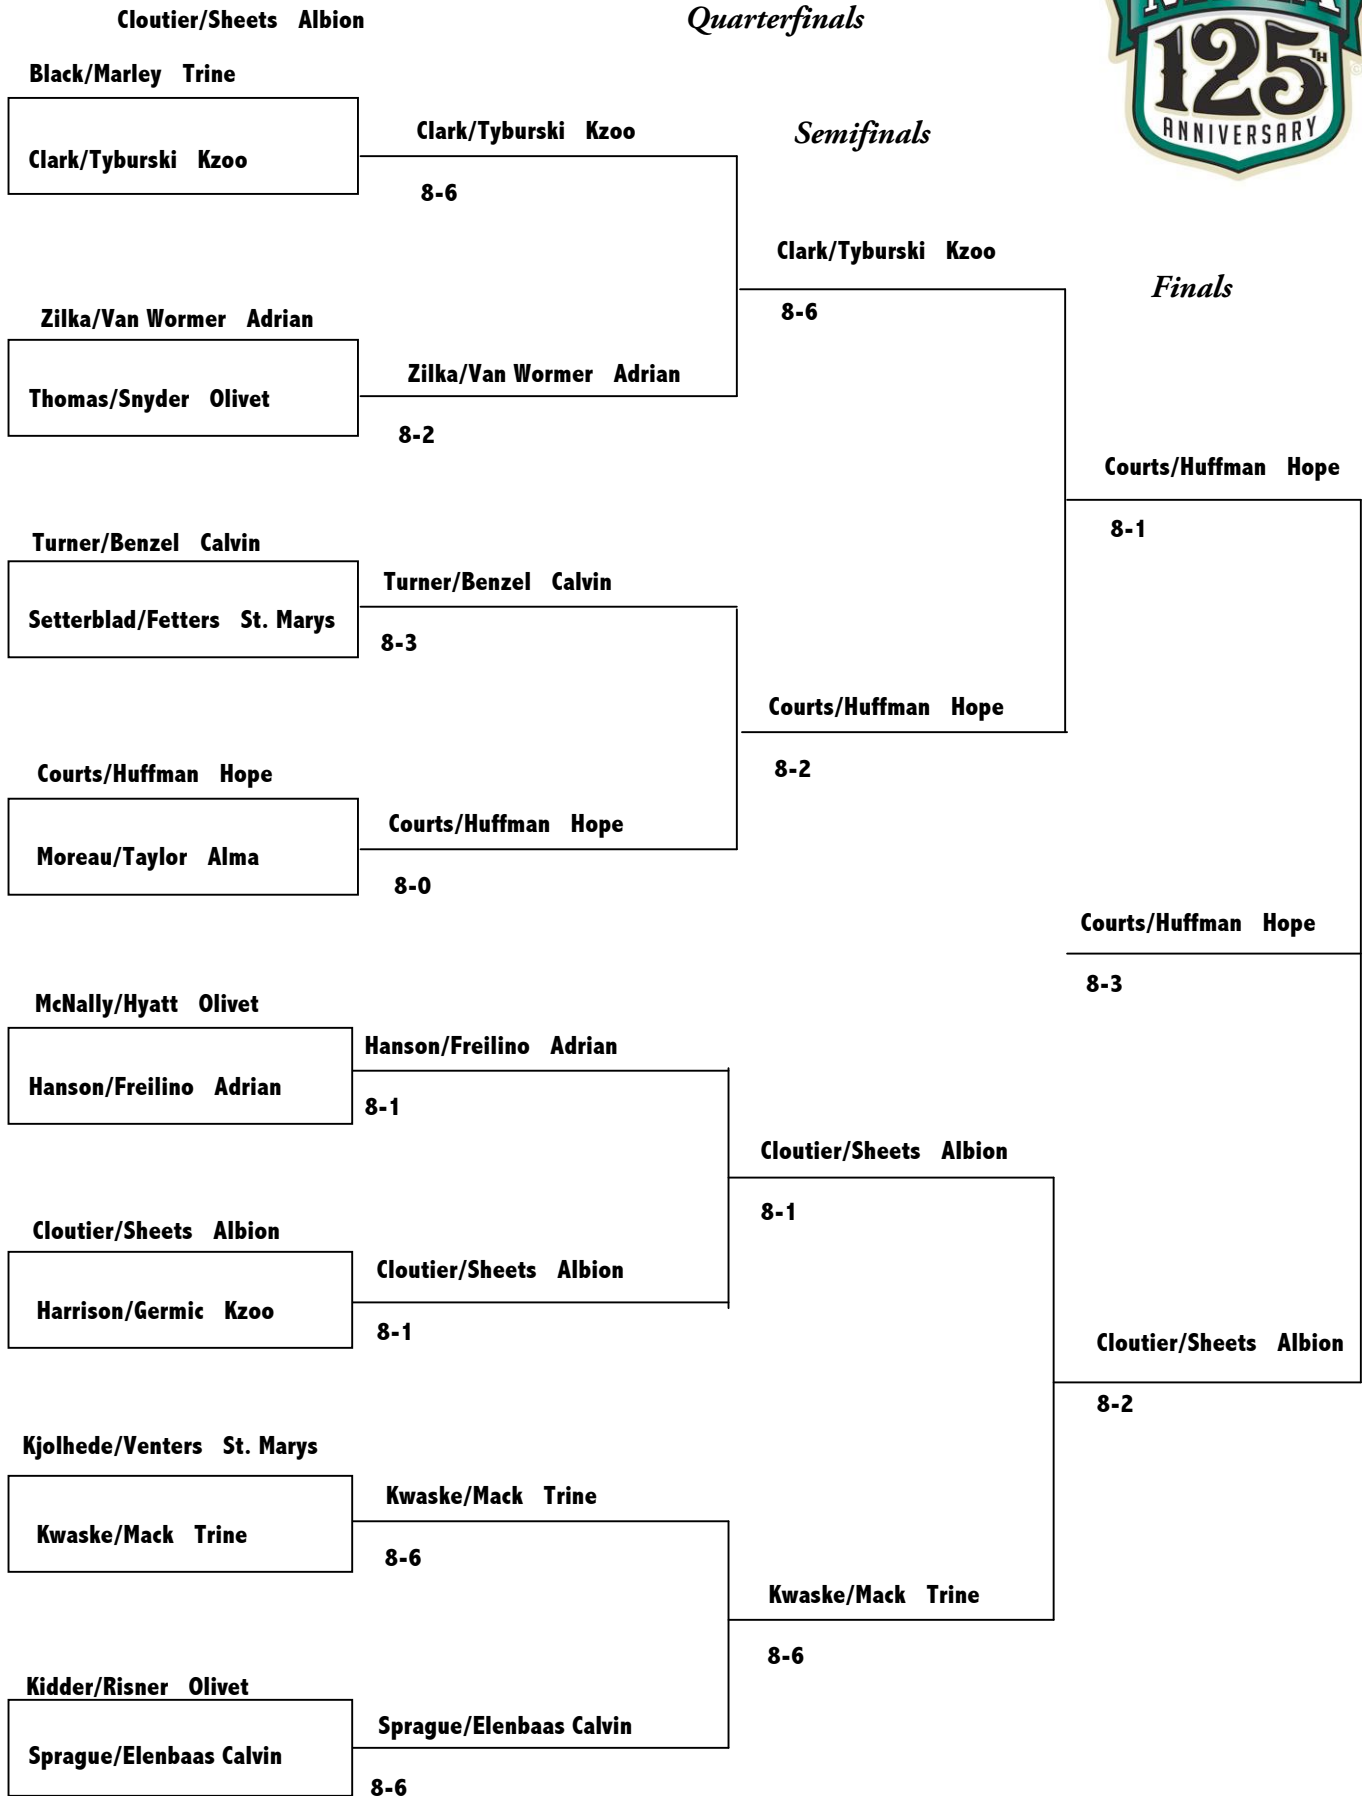

MIAA Women's Doubles - B Draw