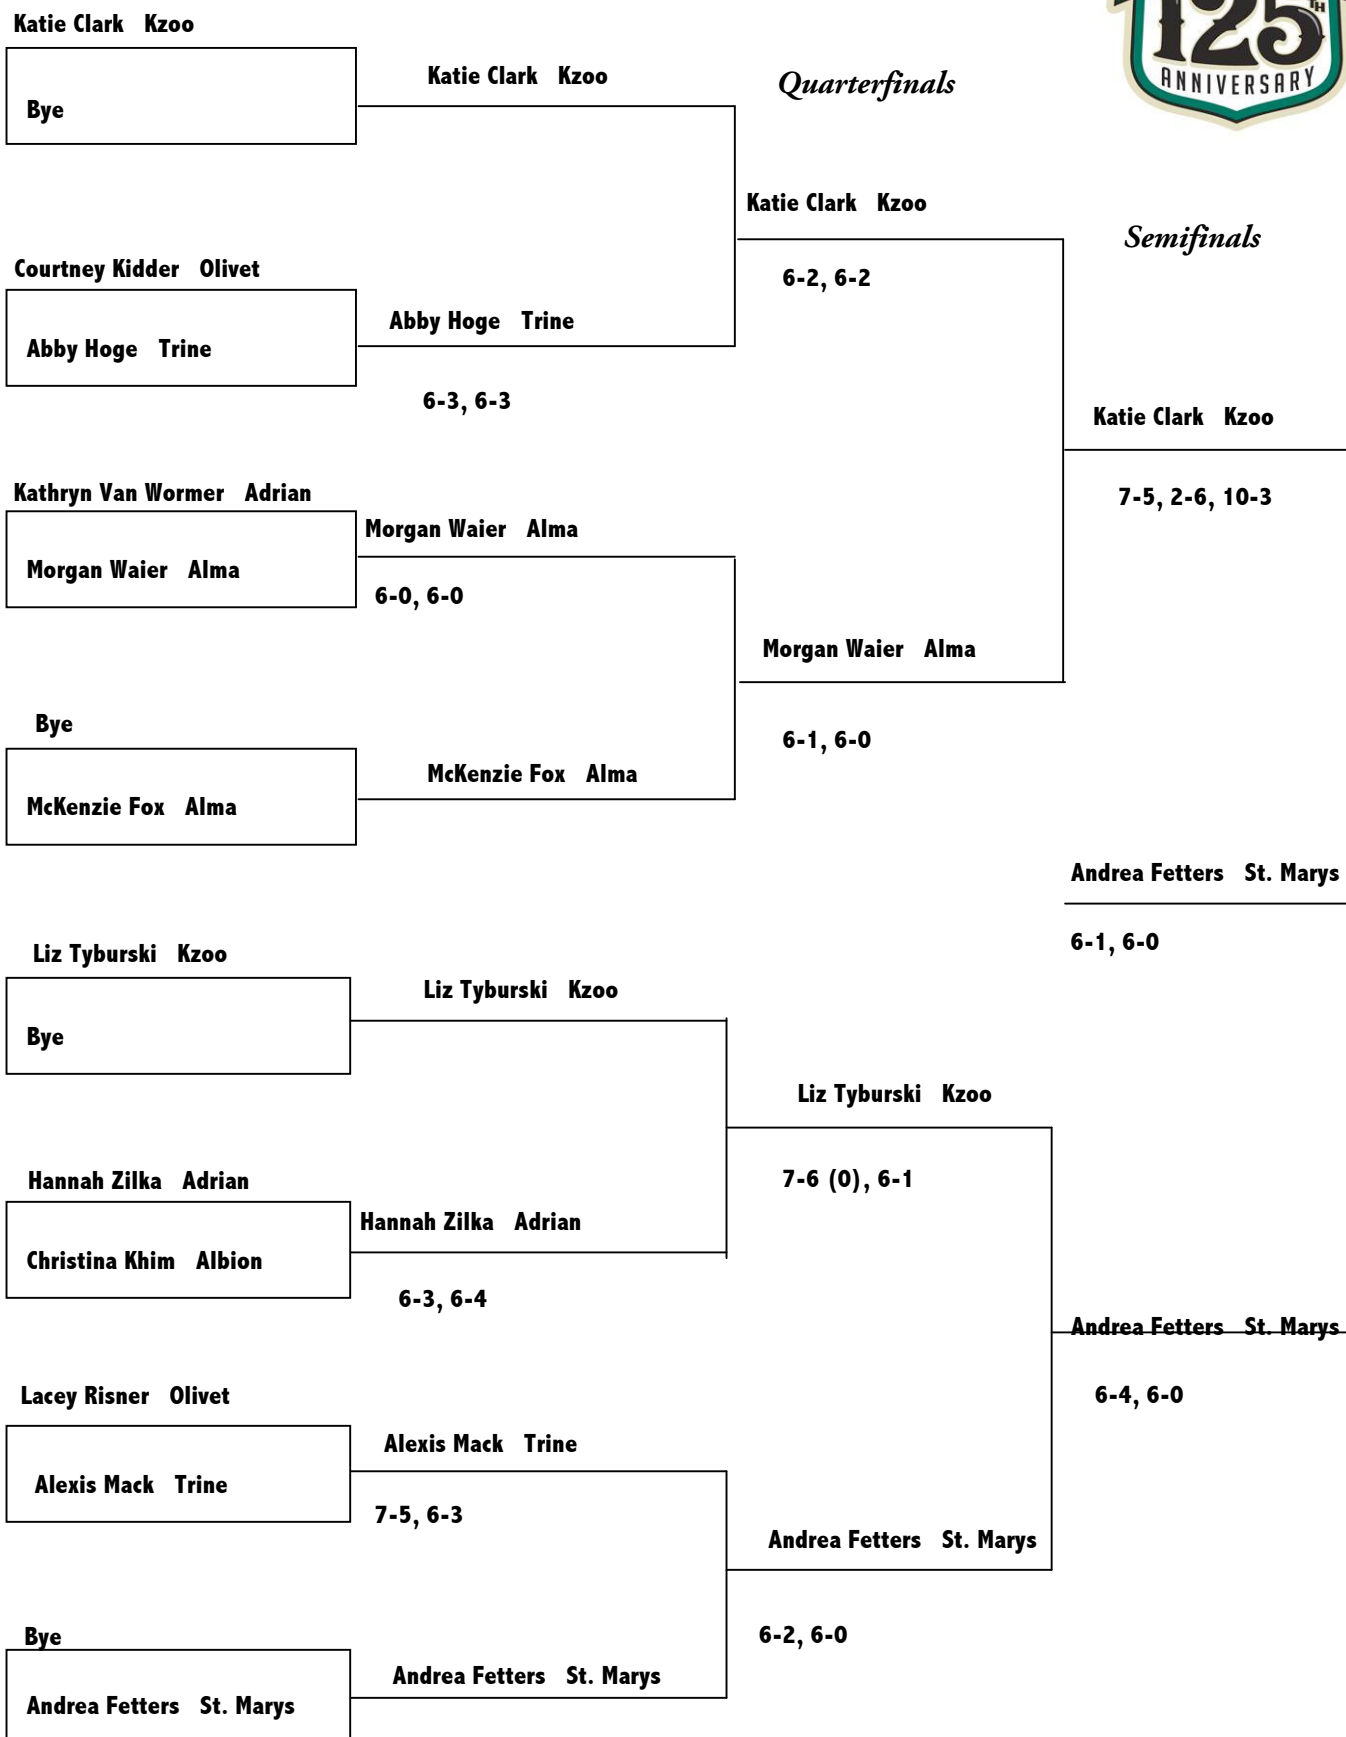

MIAA Women's Singles - C Draw Bottom

Round of 16