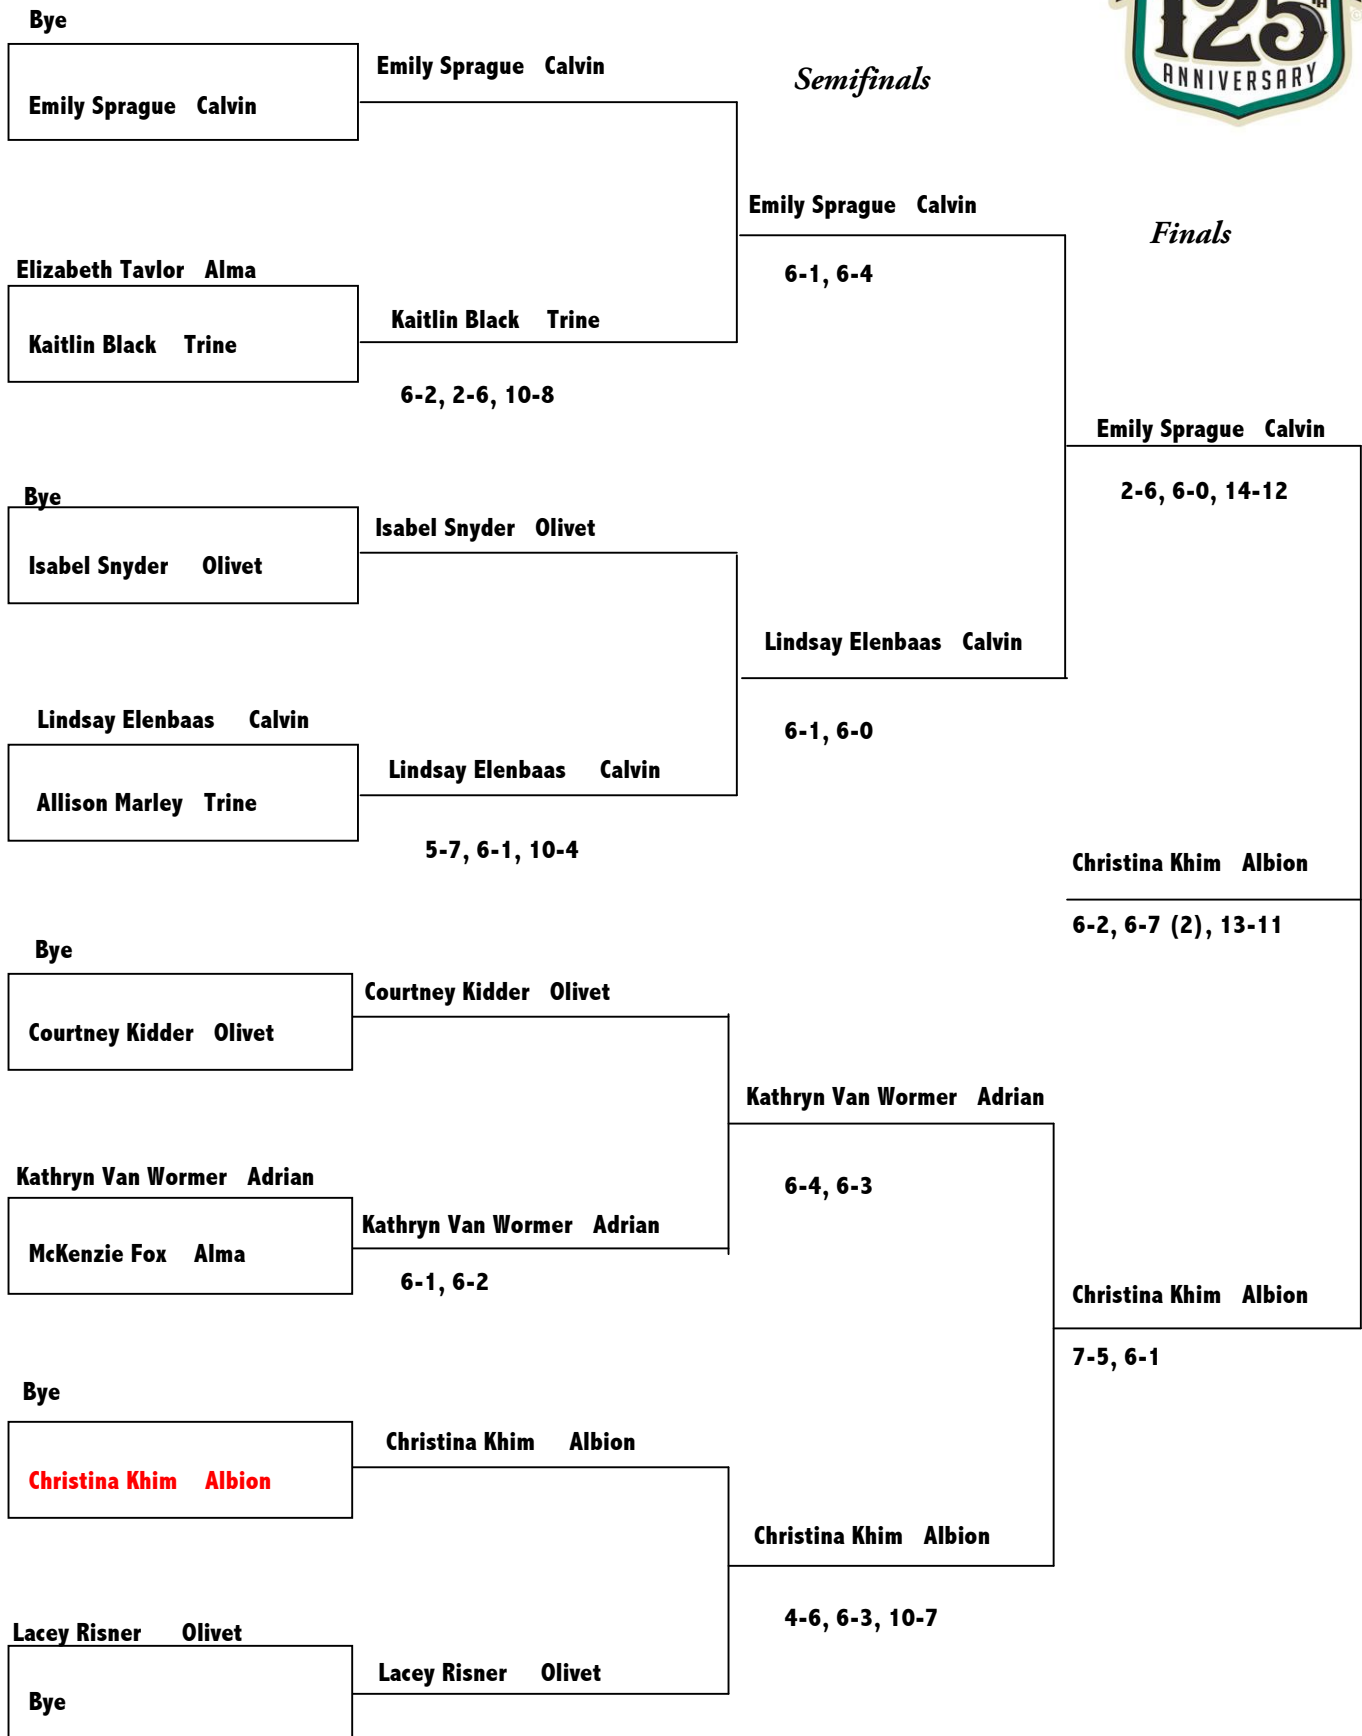

Quarterfinals