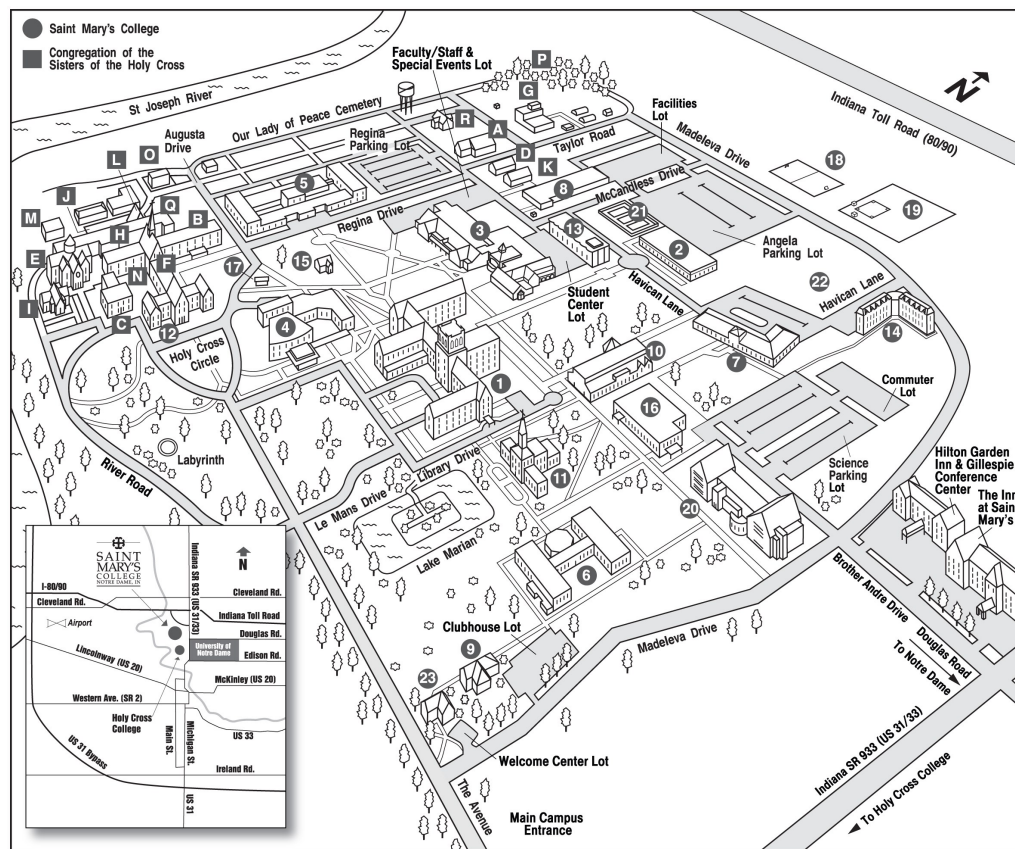

COLLEGE LOCATIONS

Angela Athletic Facility	2
Bookstore	3
Box Office	4
Clubhouse	9
Cyber Cafe	3
Science Hall	16
Security Headquarters	17
Shaheen Bookstore	3
Soccer Field	18
Softball Diamond	19
Student Center/Noble Family Dining Hall	3
Tennis Courts	21
Volleyball Courts	22
Welcome Center	23

Restaurants

- Arby's**, 52920 US 31-933 N. 574-277-3300
- Blaze Pizza**, 1234 N. Eddy 574-387-4620
- Bob Evans**, 204 Dixie Way S. 574-272-6737
- Chipotle**, 1251 N. Eddy 574-251-0175
- Fazoli's**, 52770 US 31-933 N. 574-277-4008
- Five Guys Burgers & Fries**, 1223 N. Eddy 574-234-1800
- Jersey Mike's Subs**, 5718 N. Main St. 574-247-0056
- Jimmy John's**, 52931 US IN-933 N. 574-855-1470
- King Gyros**, 501 Dixie Way N. 574-272-0608
- Marco's Pizza**, 52750 US 31-933 N. 574-243-1122
- McDonald's**, 52665 US 31-933 N. 574-277-0810
- Papa John's**, 1827 South Bend Ave. 574-271-1177
- Penn Station Subs**, 2202 South Bend Ave. 574-855-2432
- Perkin's**, 423 Dixie Way S. 574-272-0655
- Steak 'n Shake**, 52965 US 31-933 N. 574-271-9412
- Subway**, 52577 US 31-933 N. 574-277-1024
- Taco Bell**, 231 Dixie Way N. 574-272-2387
- Wendy's**, 320 Dixie Way N. 574-271-0166

All visiting teams' vehicles must park in the Angela Parking lot located between the Angela Athletic Facility and the playing fields.