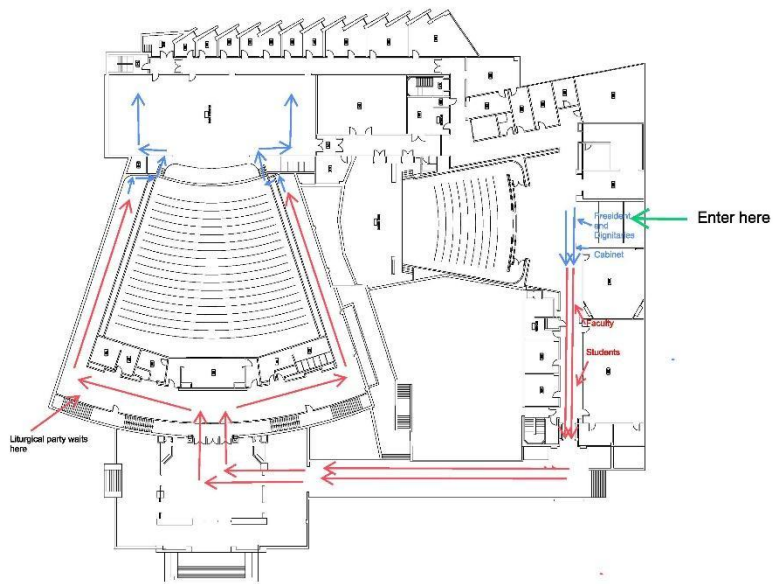

Procession

All graduates (both undergraduate and graduate students) will assemble on the second floor of Moreau Hall outside of the Little Theater/Galleries **by 3:45 p.m.** on Friday, May 13th. Form a double line in the hallway of equal numbers. Unlike Commencement, the **line** you are in and the **order** you are in *do not matter*. Nor does it matter if undergraduates and graduate students are mixed together. If you want to sit next to your friends, they will need to be in your same *line* and not across from you in the other line. See the diagram below. *To avoid congestion coming into O'Laughlin, please enter directly into Moreau via the entrance marked below.*

The procession moves at exactly 4:00 p.m.

Marshals will lead the two lines out of the Art wing of Moreau, onto the Miller Arcade and into the lobby of O'Laughlin Auditorium. The lines will then split and proceed down each aisle in the Auditorium. The two sides will fill in alternate rows. Please move all the way to the end of the row and fill each seat. Follow the Marshal's instructions as we process in.

Please remain standing as the liturgical party comes in behind us.

The reception of communion will be done in place; you will not leave your seat, but servers will come to you.

Recession

When the mass is completed you will be instructed to leave by the marshals and follow the liturgical party out. You will continue out of the row the same direction you went in, so you will go out the opposite side. You will go out and up to the O'Laughlin Lobby, and then back down the Miller Arcade, or down the stairs in front (depending on the weather).