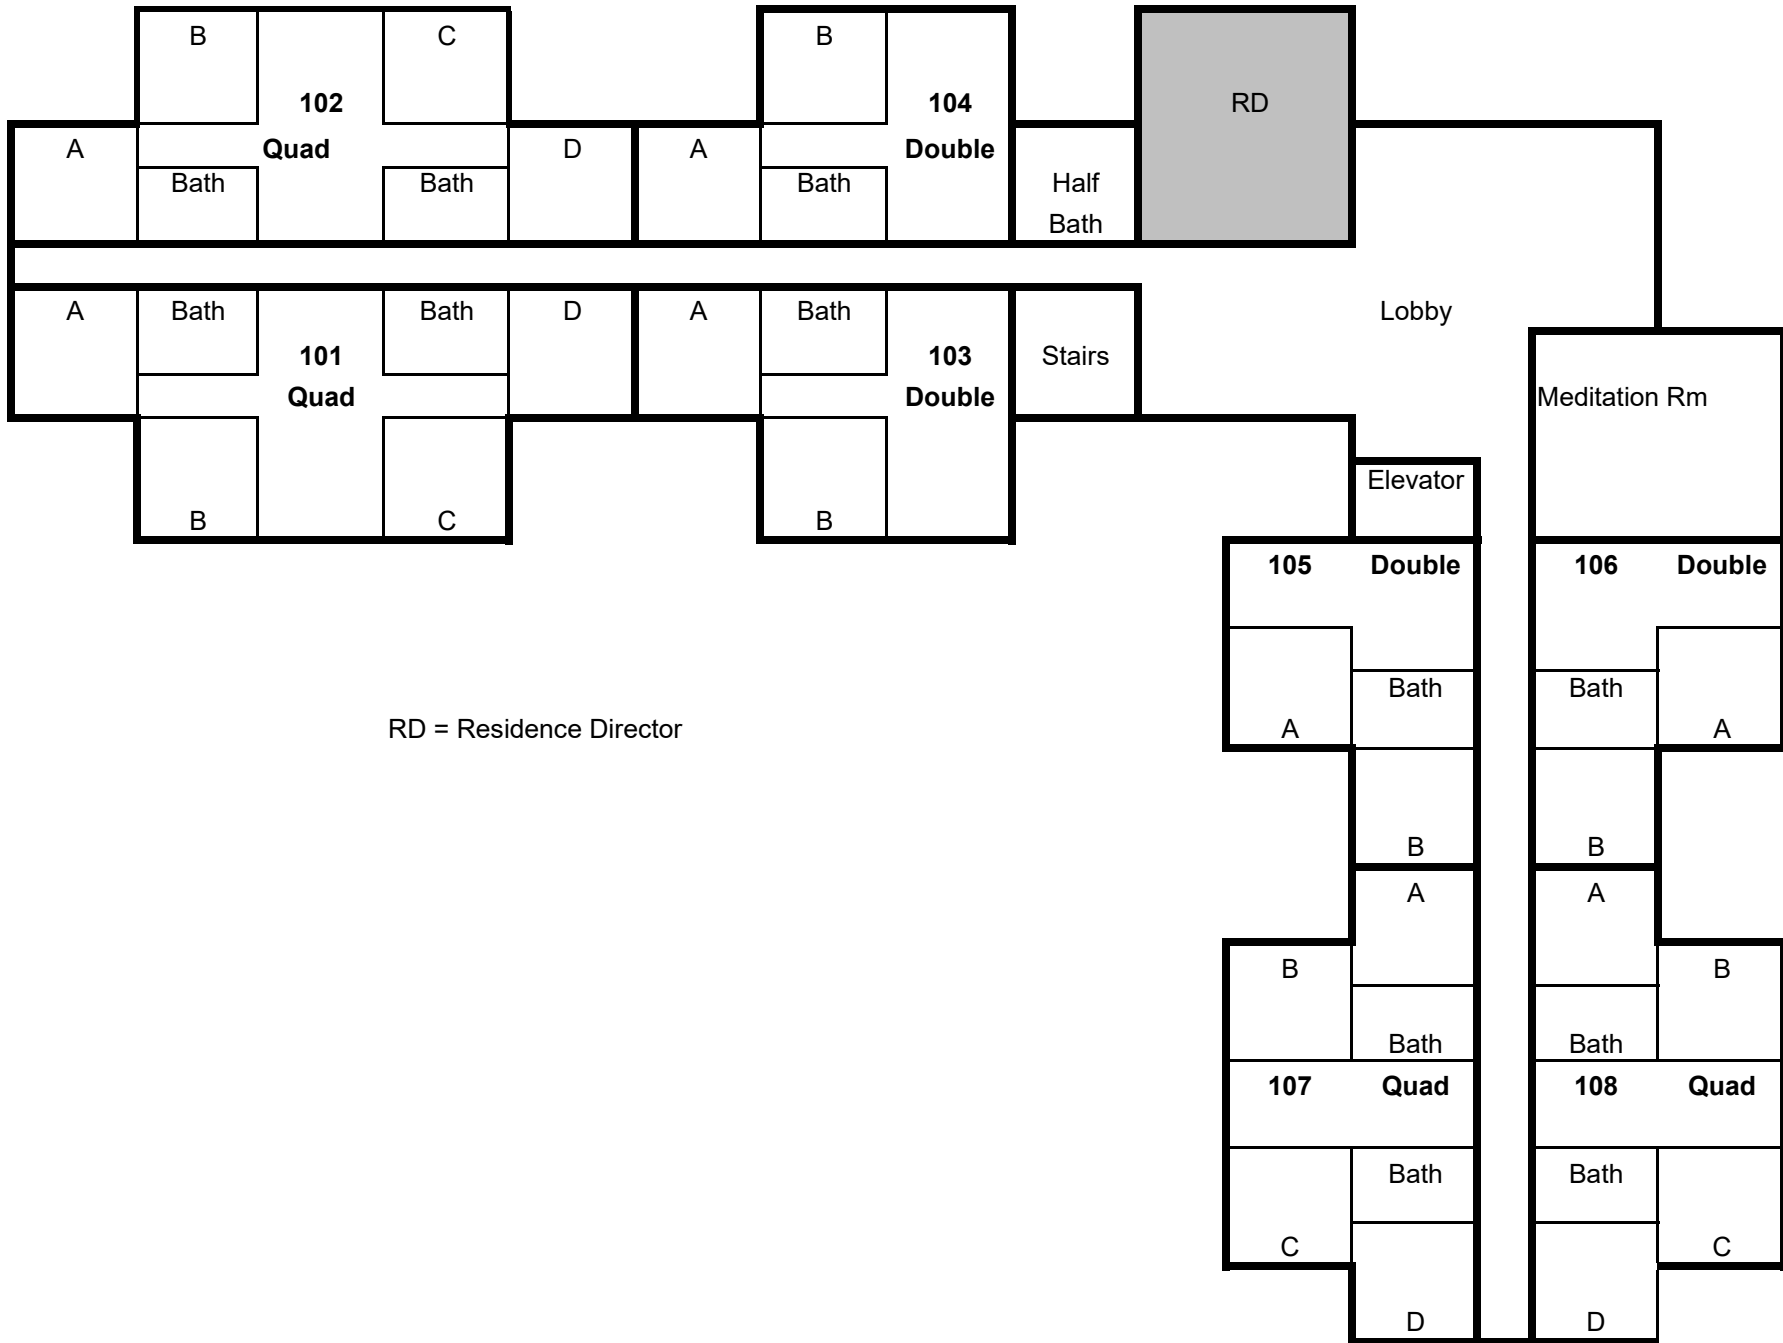

Opus Hall First Floor

RD = Residence Director

Opus Hall Second Floor

D D

Opus Hall Third Floor