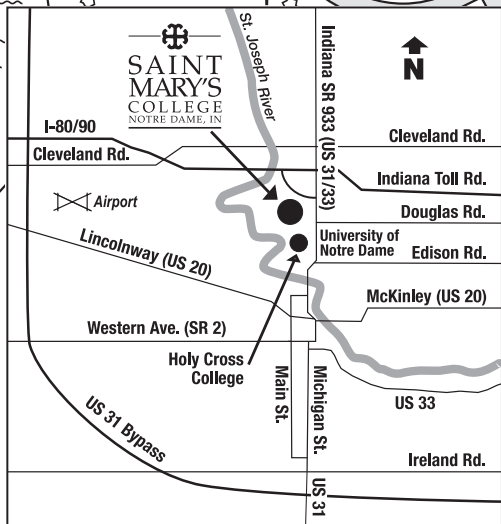

- Saint Mary's College
- Congregation of the Sisters of the Holy Cross

Hilton Garden Inn & Gillespie Conference Center
The Inn at Saint Mary's

Main Campus Entrance

Indiana SR 933 (US 31/33)
To Holy Cross College

Douglas Road
To Notre Dame

Brother Andre Drive

Welcome Center Lot

Clubhouse Lot

Le Mans Drive
Library Drive
Lake Marian

River Road
Labyrinth

Holy Cross Circle

Student Center Lot

Angela Parking Lot

Facilities Lot

Faculty/Staff & Special Events Lot

Our Lady of Peace Cemetery

Augusta Drive

Indiana Toll Road (80/90)

Madeleva Drive

Taylor Road

Regina Drive

McCandless Drive

Havican Lane

Commuter Lot

Science Parking Lot

Madeleva Drive

The Avenue