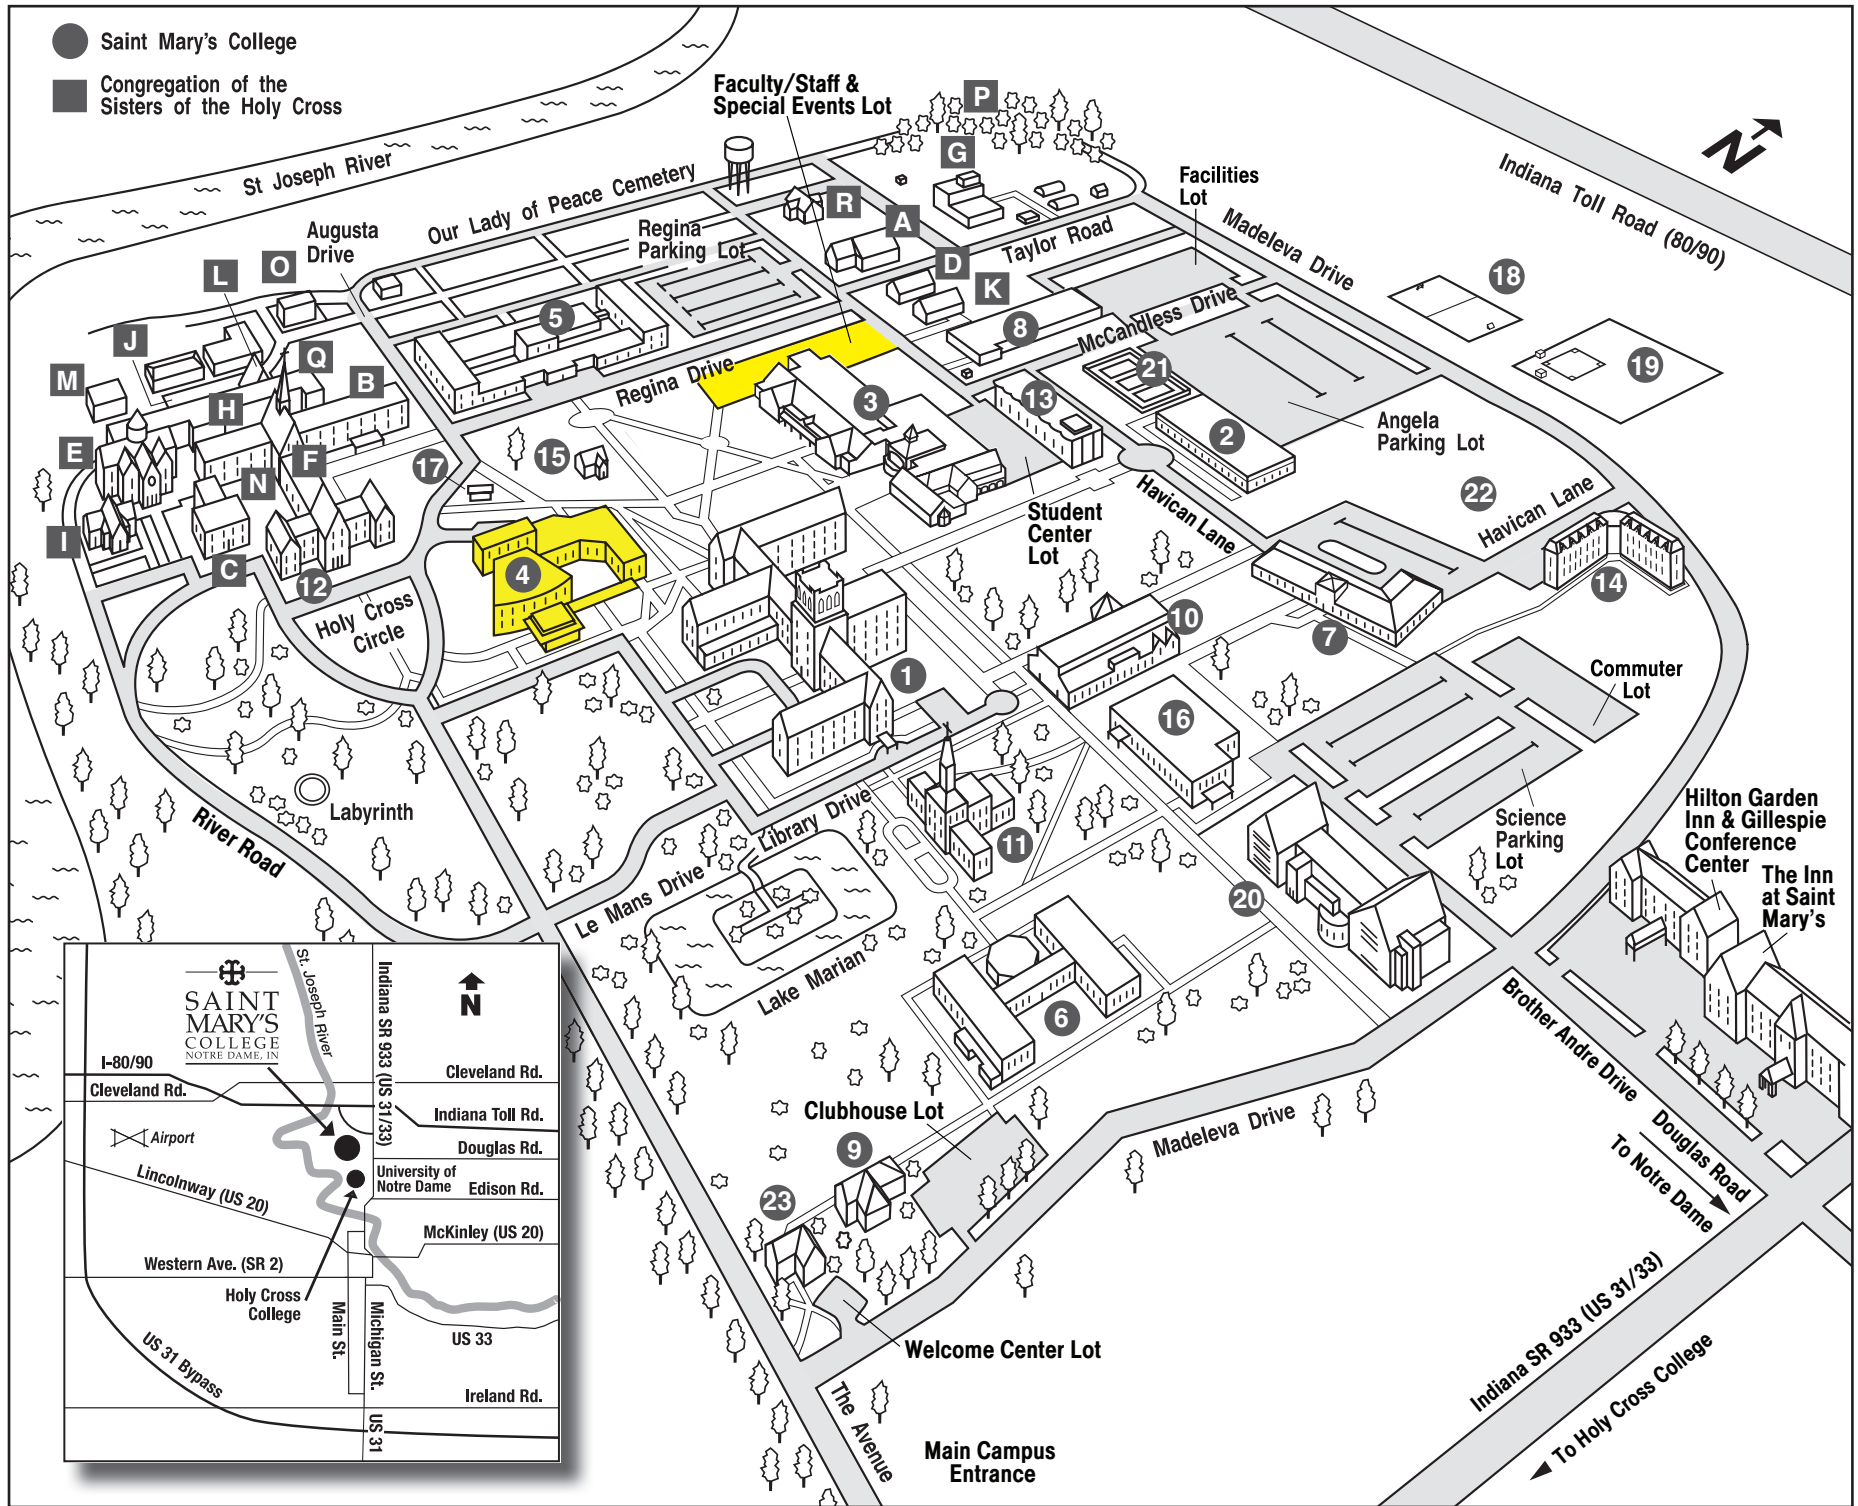

- Saint Mary's College
- Congregation of the Sisters of the Holy Cross

Hilton Garden Inn & Gillespie Conference Center
The Inn at Saint Mary's

Main Campus Entrance

Indiana SR 933 (US 31/33)
To Holy Cross College

Douglas Road
To Notre Dame

Brother Andre Drive

Welcome Center Lot

Clubhouse Lot

Le Mans Drive
Library Drive
Lake Marian

River Road
Labyrinth

Holy Cross Circle

Student Center Lot

Angela Parking Lot

Facilities Lot

Faculty/Staff & Special Events Lot

Our Lady of Peace Cemetery

Augusta Drive

Indiana Toll Road (80/90)

Madeleva Drive

Taylor Road

Regina Drive

McCandless Drive

Havican Lane

Commuter Lot

Science Parking Lot

Madeleva Drive

The Avenue