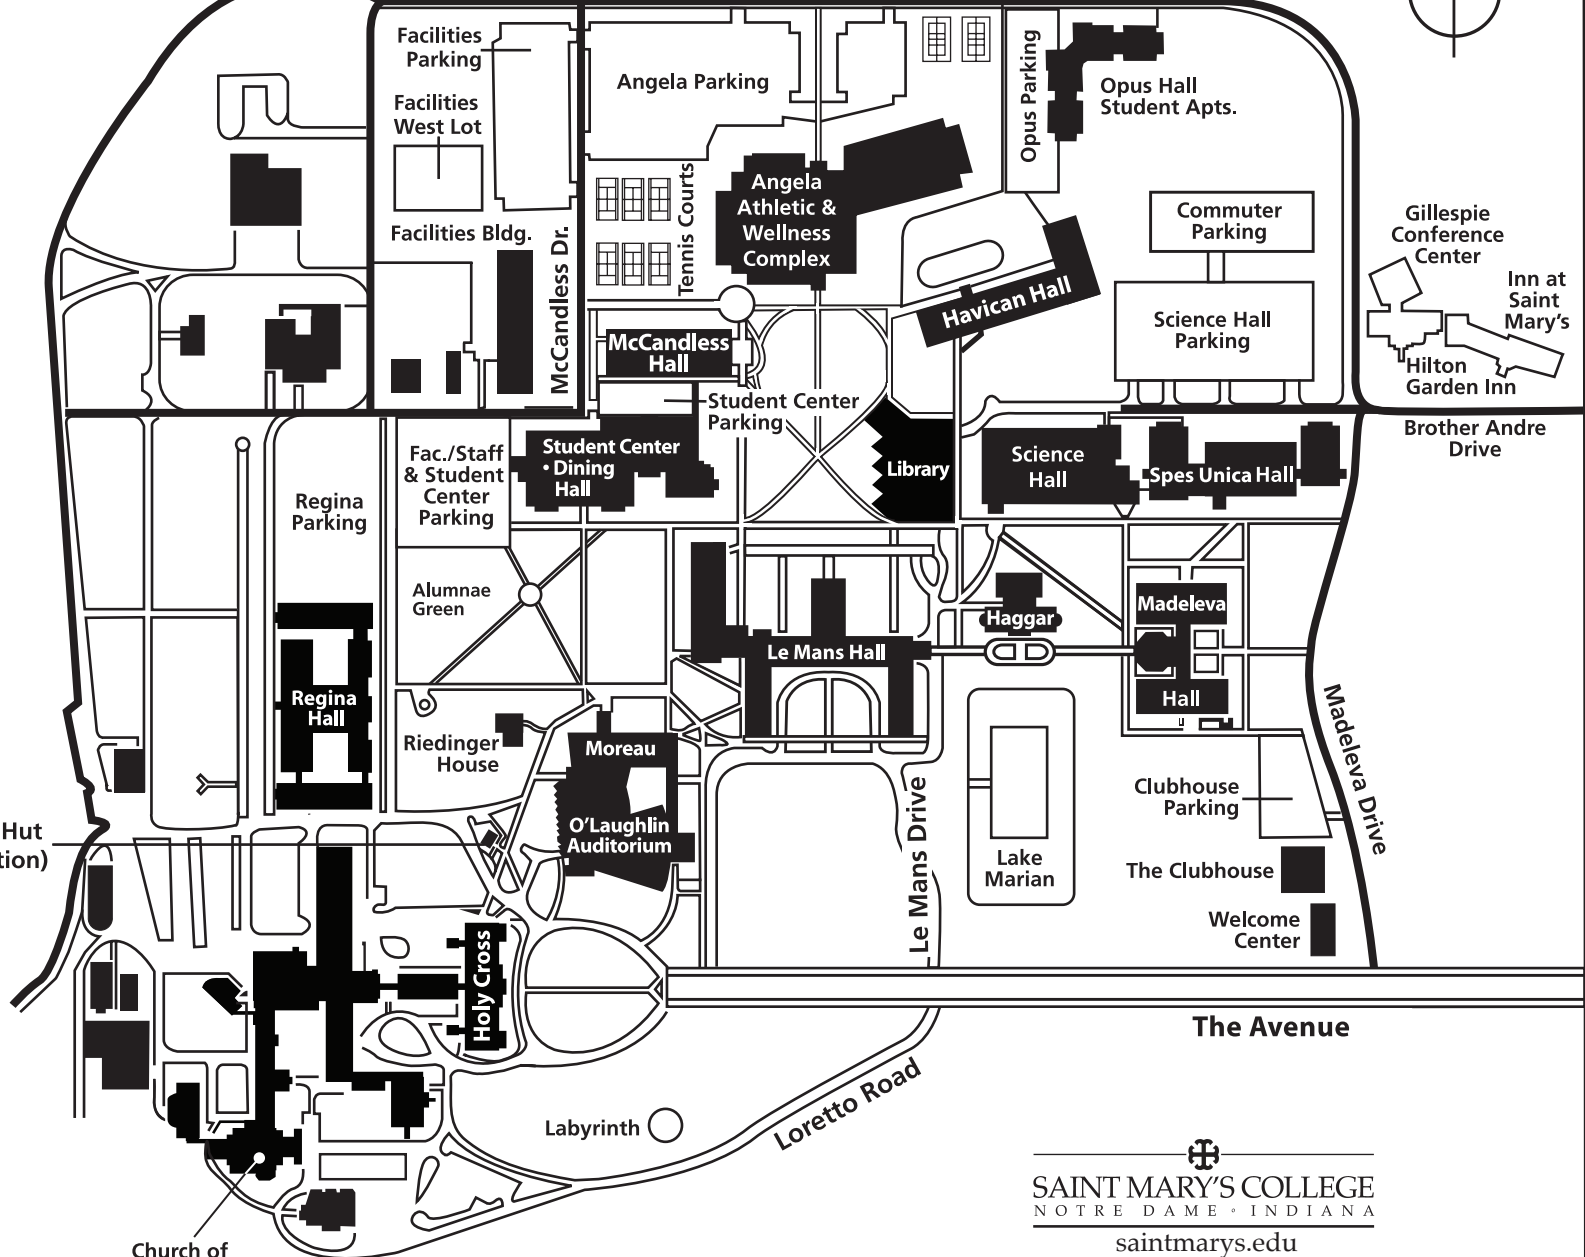

Soccer Field

Lacrosse Field

Softball Diamond

Purcell Athletic Fields

Madeleva Drive

State Road 933 (old U.S. 31/33)

Security Hut (Information)

Church of Our Lady of Loretto