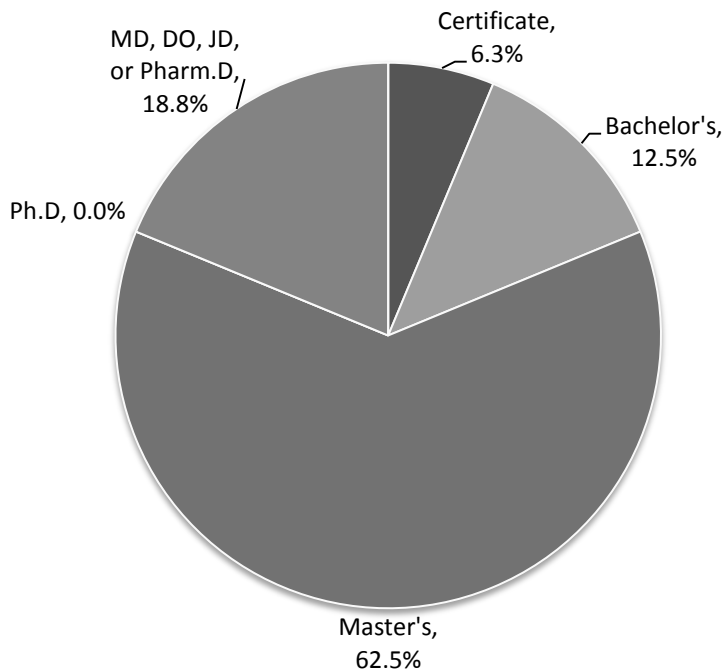

**One-Year-Out Employment Summary
2014 Graduates Surveyed in 2015**

Employment and Graduate School Rate Trends One-Year Out

Degree Pursued

Top Employment Fields

Health/Medical	33.3%
Education	15.8%
Business and Industry	15.8%
Communications	8.3%

Saint Mary's prepared me well/very well for:

Current Job	81.6%
Graduate School	78.5%

Source: Institutional Research – One-Year Out Employment Survey (Summer 2015 Administration). Next Administration – Summer 2016